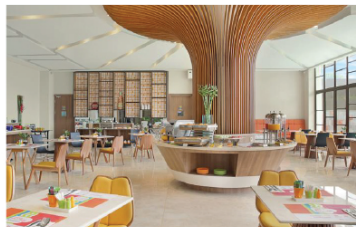

ABOUT US

Grand Livio Kuta Hotel boasts a stunning central location in midtown Kuta Legian. The property not only offers quality standards to meet the demands of most, but also provides extra amenities and services set within stylish and charming surroundings. This hotel offers impeccable value on providing a pleasant and comfortable place to stay. Grand Livio Kuta Hotel features a multi-cuisine restaurant ideal for any occasion and offers 114 spacious and finely decorated guestrooms and suites.

 @grandliviohotel

 Grand Livio Hotel

 @grandliviohotel

MEETING ROOMS

When you need space to meet, Grand Livio Hotel Bali has two multi-purpose function rooms suitable for conferences, presentations and private events. The larger venue, Dewi Sri 1 is the perfect venue for product launches, strategic meetings or celebrations. Meanwhile, the other meeting room Dewi Sri 2 is perfect for small meetings and gatherings. Our meeting facilities are equipped with the latest technology. The entire hotel is supported by complimentary WIFI access.

FACILITIES

LIVIO RESTAURANT

Opening hours- 06:00- 22:00

TAPAS TAPAS BALI

Opening hours : 11:00 - 23:00

SWIMMING POOL

Opening hours : 09:00 - 21.00

KIDS CORNER